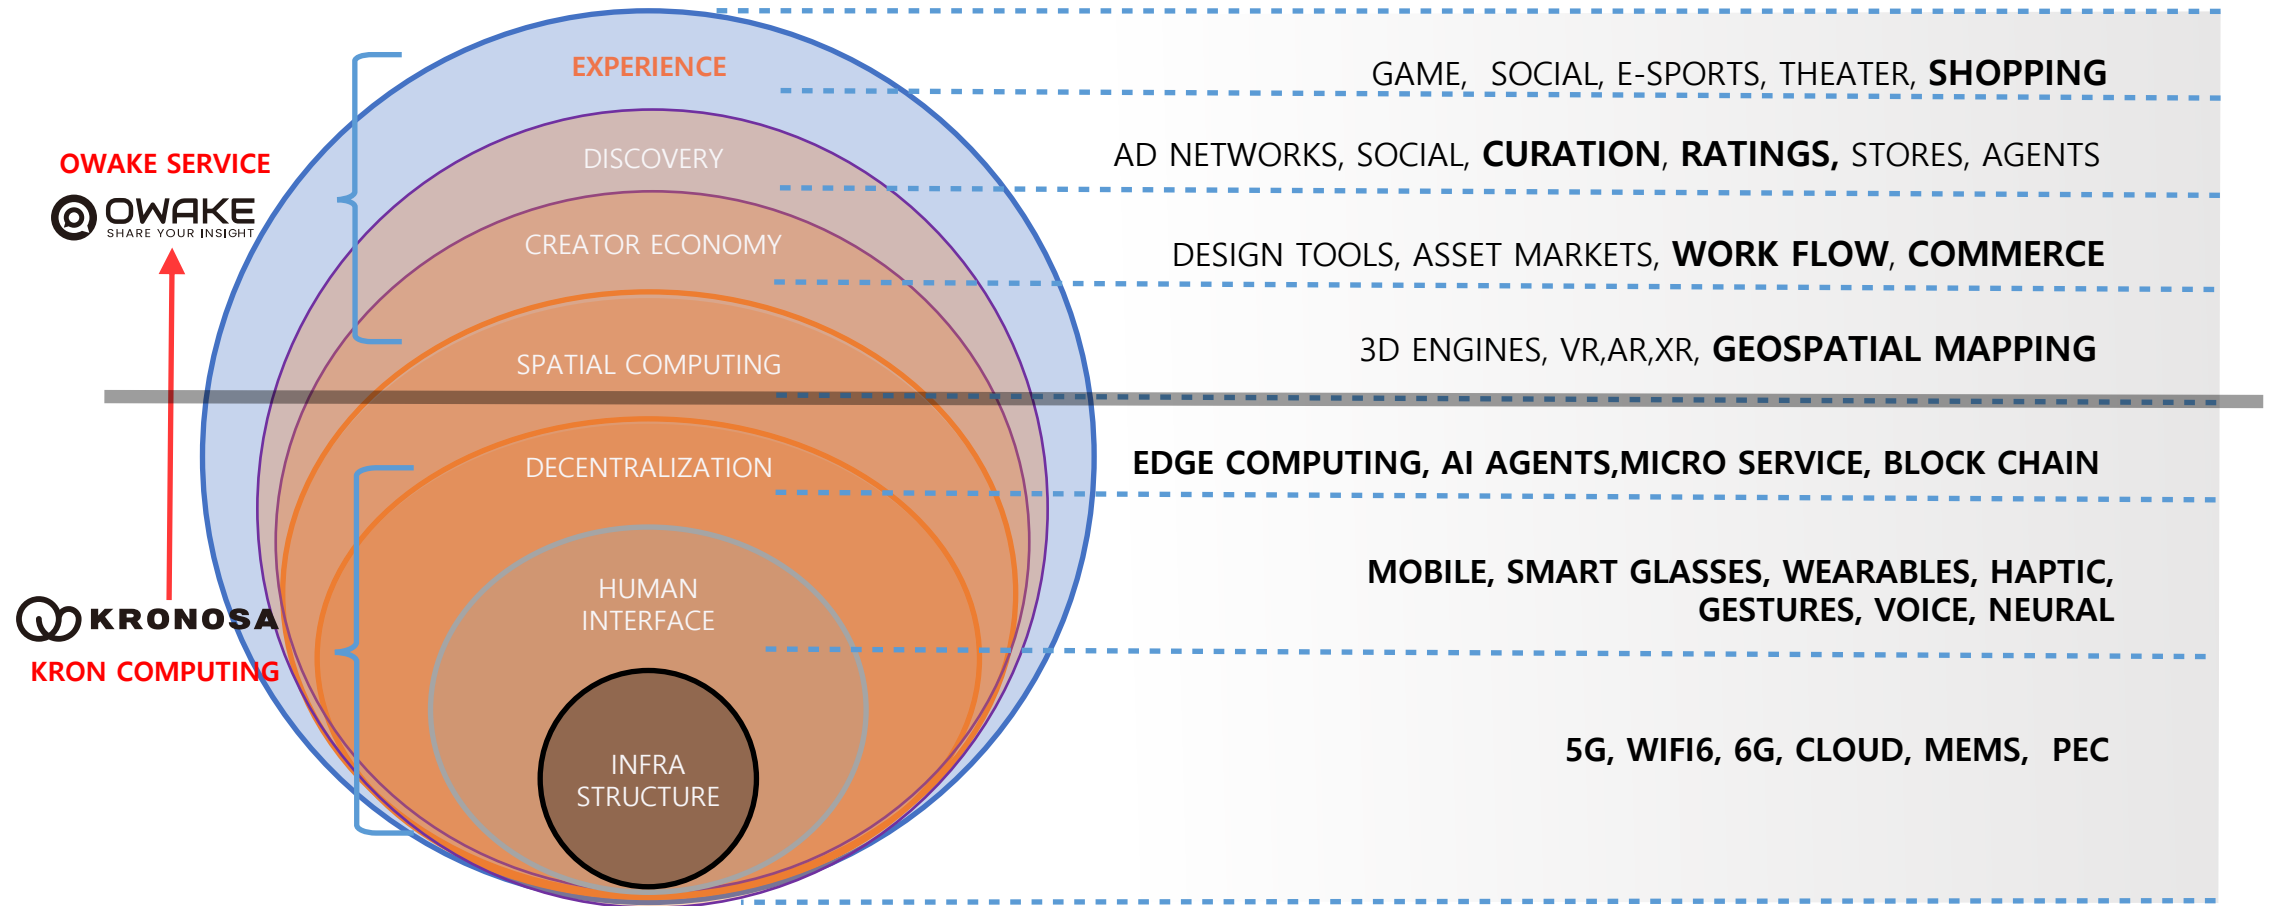

Metaverse on-demand business that integrates virtual and reality based on Kron Computing's technological infrastructure

Aiming for a consumer-based infrastructure service solution differentiated from the existing blockchain and platform services that were focused only on technology implementation

## Technical background and efficiency of optimal OWAKE implementation through the OWAKE framework layer

### OWAKE FRAMEWORK LAYERING

**PHASE 2**  
**23rd June 2022**

1. Proof of Real time communication.
2. Proof of kron delivery content and verification of the identity of the file.
3. Functionalities added: pdf sharing, video/audio/image content sharing, Audio(Music) Broadcasting, website real sharing, whiteboard, chat, screen sharing, Video/Audio streaming
4. PDL integration in Hyperledger Fabric.