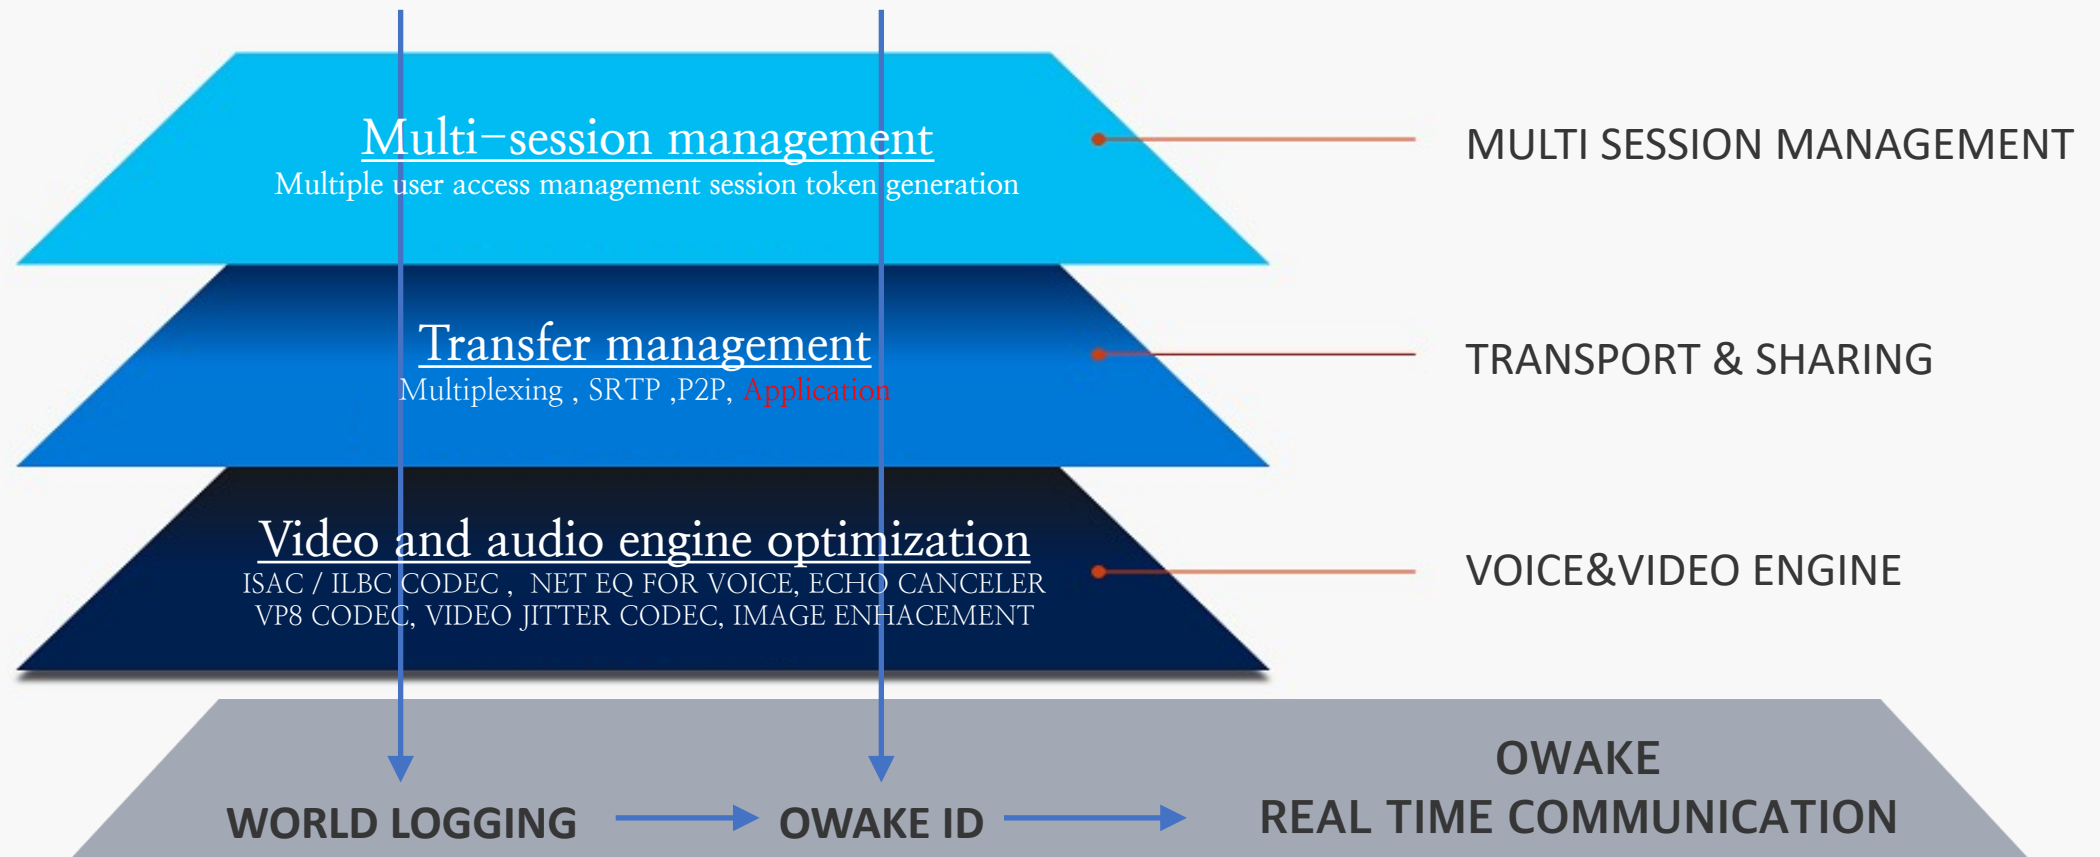

Metaverse on-demand business that integrates virtual and reality based on Kron Computing's technological infrastructure

Aiming for a consumer-based infrastructure service solution differentiated from the existing blockchain and platform services that were focused only on technology implementation

## Technical background and efficiency of optimal OWAKE implementation through the OWAKE framework layer

### OWAKE FRAMEWORK LAYERING

**PHASE 2**  
**23rd June 2022**

1. Proof of Real time communication.
2. Proof of kron delivery content and verification of the identity of the file.
3. Functionalities added: pdf sharing, video/audio/image content sharing, Audio(Music) Broadcasting, website real sharing, whiteboard, chat, screen sharing, Video/Audio streaming
4. PDL integration in Hyperledger Fabric.